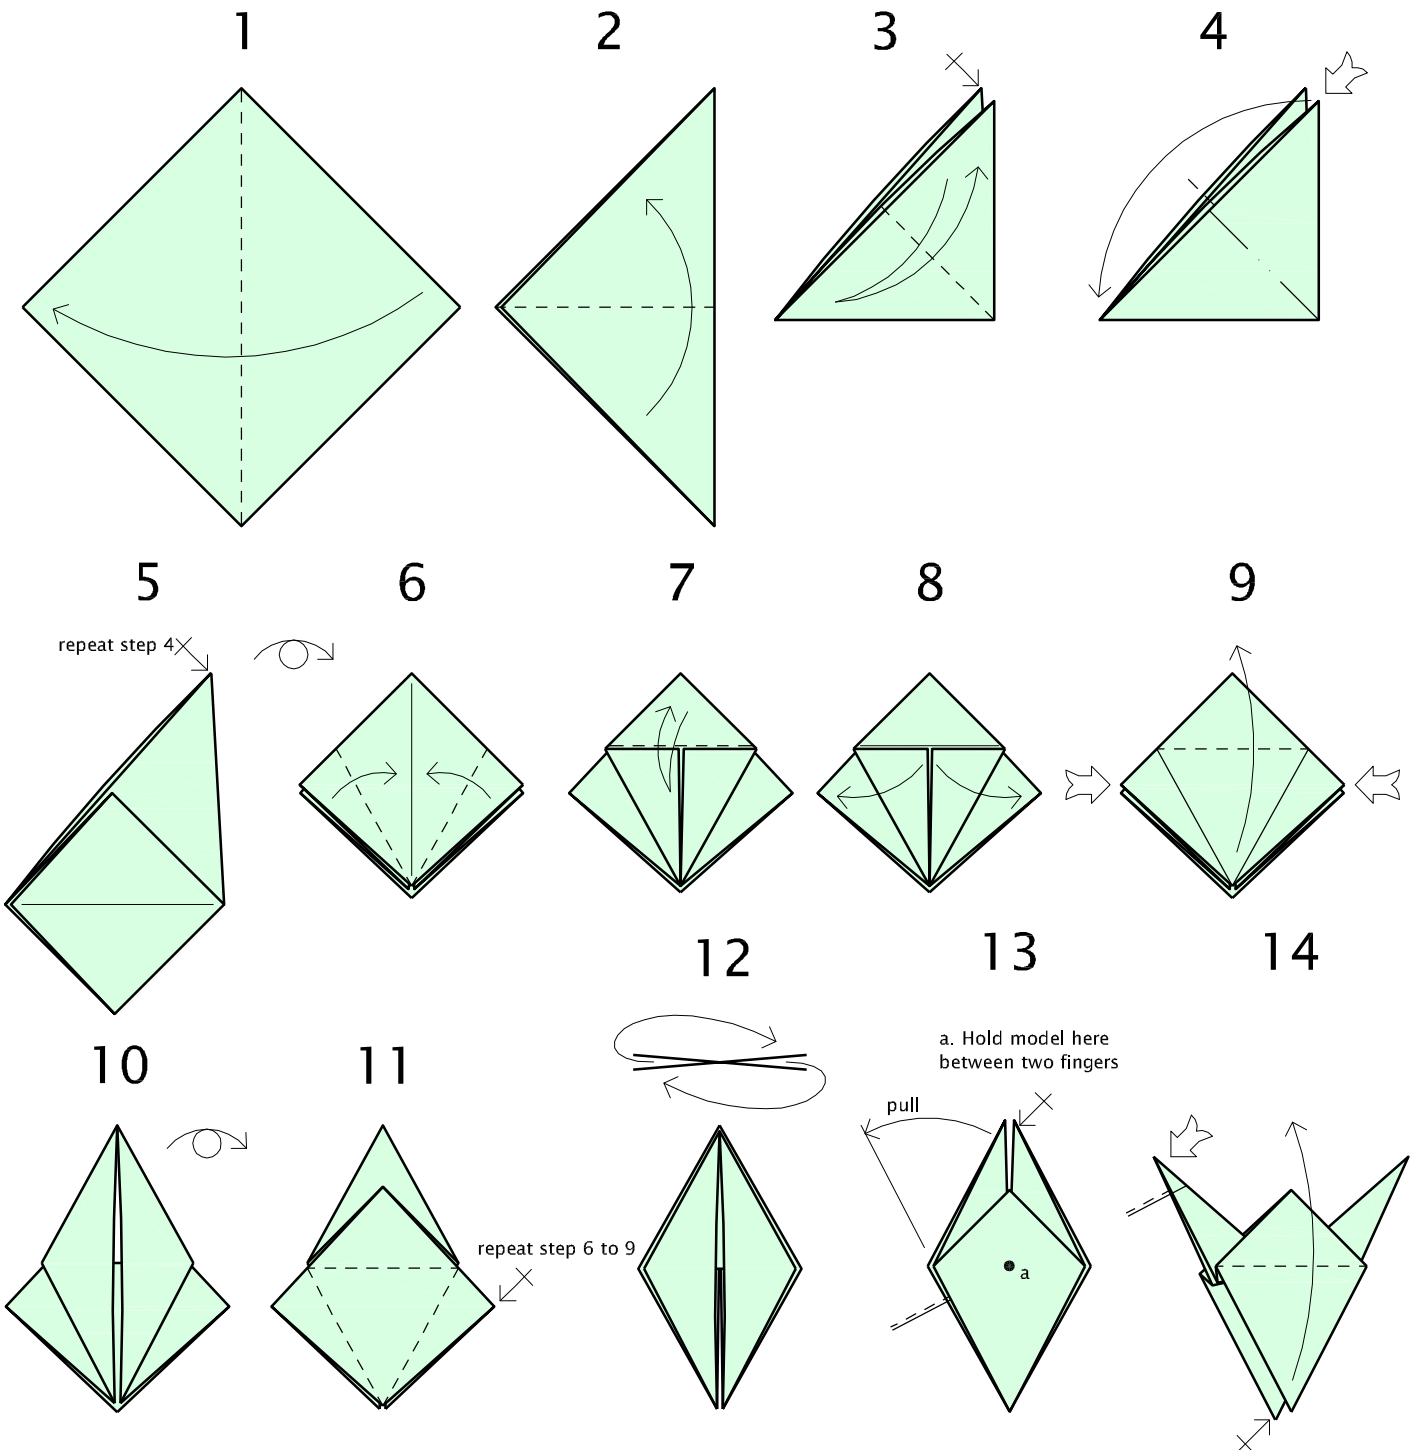

# Traditional Crane

## Symbol Key

- Valley fold
- Mountain fold
- ↪ Fold movement path
- ↪ Fold movement path away from view
- ⇨ Push, squash or reverse fold
- ⊕ Repeat steps
- ↻ Rotate model

Diagram: Allan Wise  
 © Aug 2003  
[www.draftsperson.net/origami](http://www.draftsperson.net/origami)  
 use any size or colour square paper