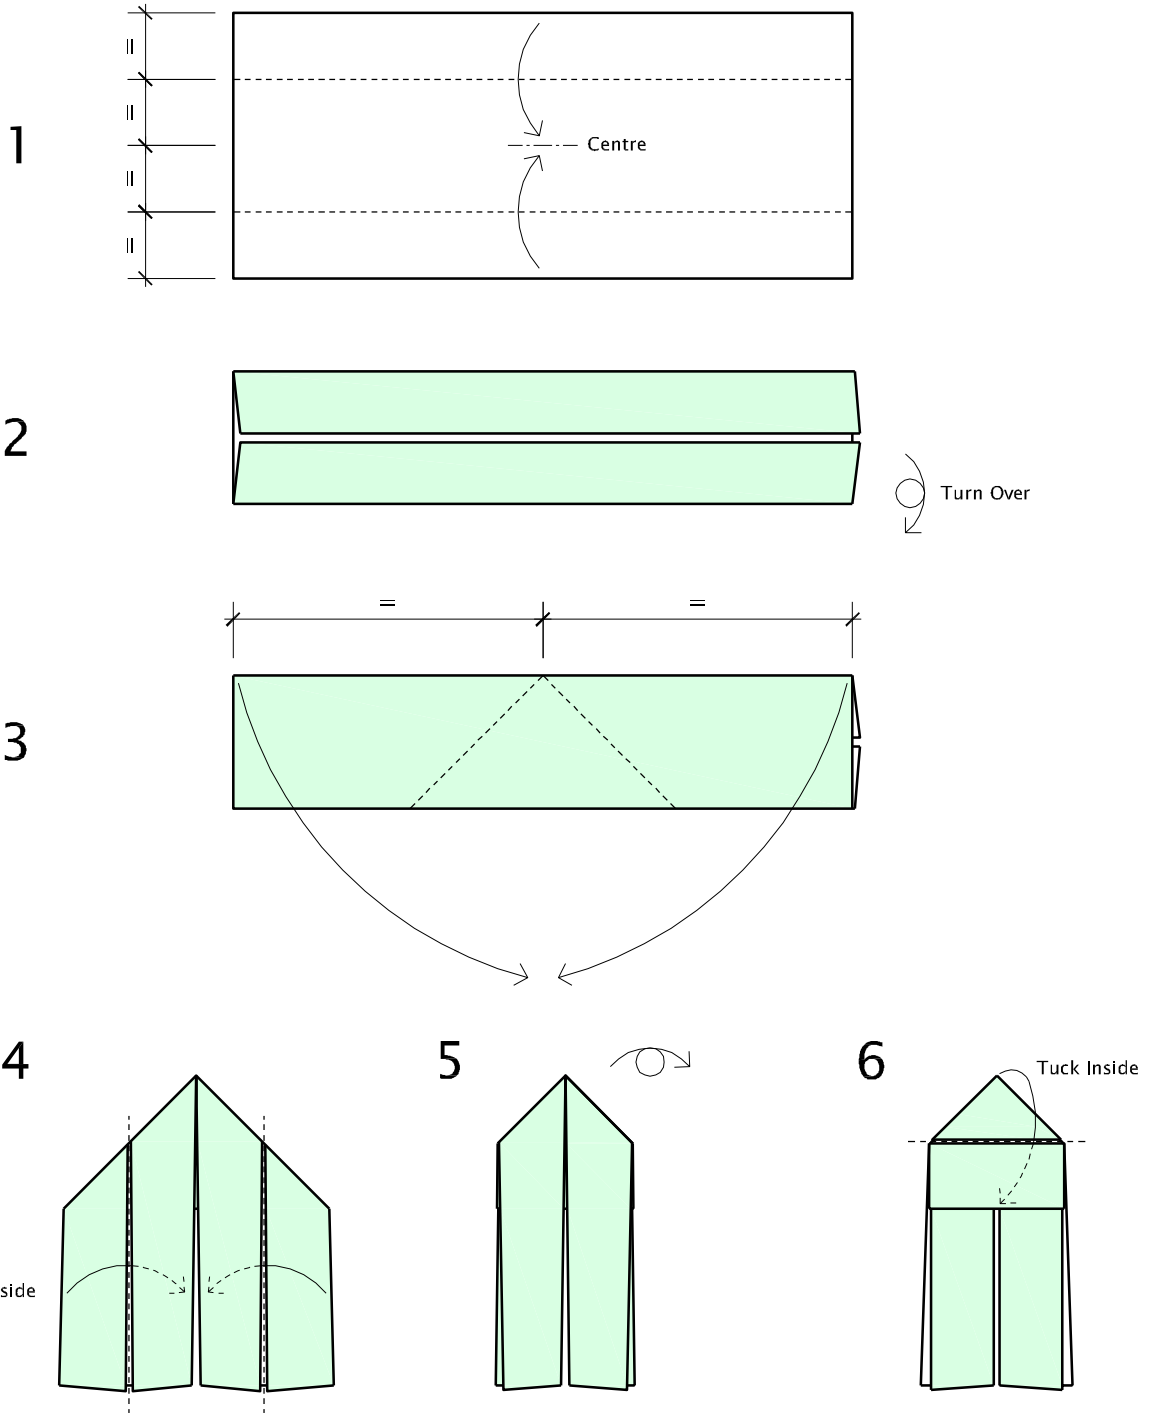

THE WRONG TROUSERS

Symbol Key

- Valley fold
- Mountain fold
- ↪ Fold movement path
- ⋯ Concealed fold movement path
- ↪ Fold movement path away from view
- ➔ Push, squash or reverse fold
- ↔ Repeat steps
- ↻ Rotate model

The finished model